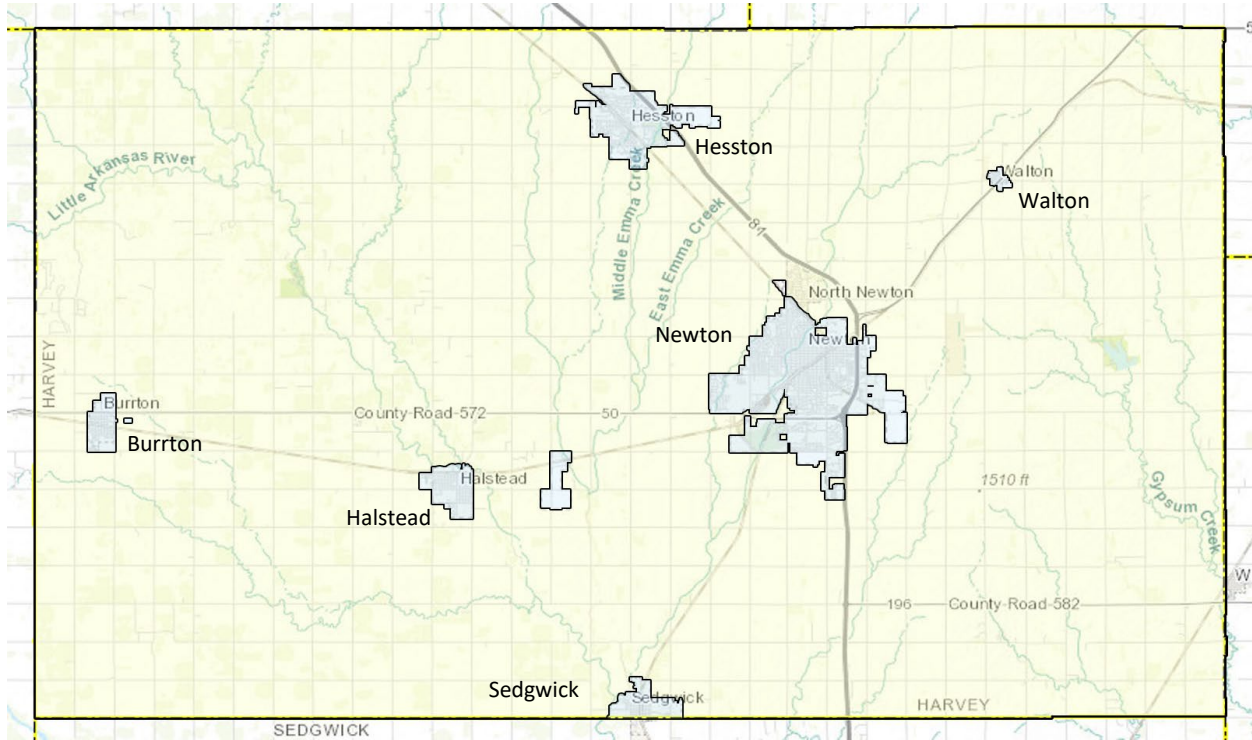

Harvey County KS

Legend	
	Public Library
	SCKLS Regional Library

Library Tax Levy

Name	2022 Levy	Name	2022 Levy
Burrton	3.337	Sedgwick	3.998
Halstead	5.078	Walton	3.282
Hesston	6.000		
Newton	5.570	SCKLS	1.229