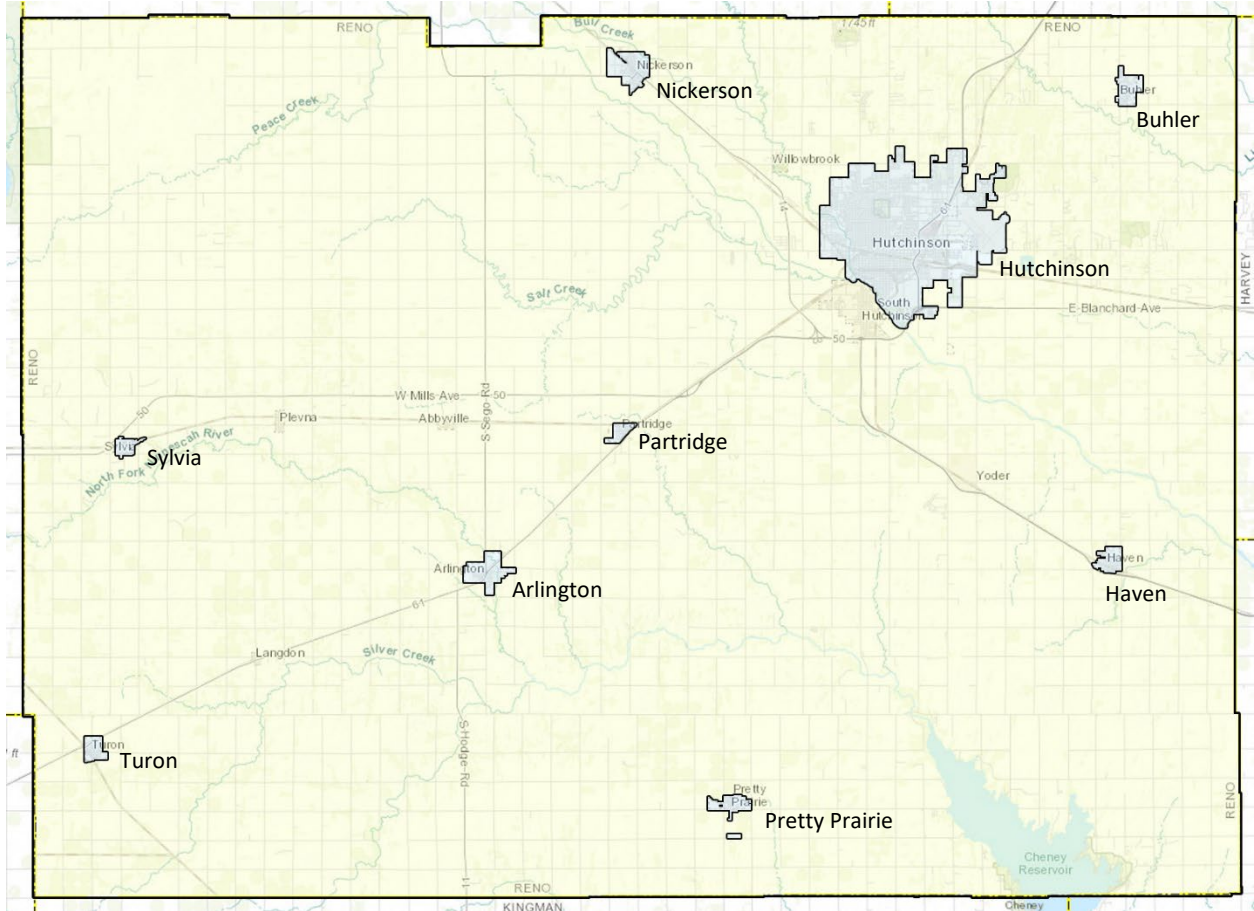

Reno County KS

Legend	
	Public Library
	SCKLS Regional Library

Library Tax Levy

Name	2022 Levy	Name	2022 Levy
Arlington	4.577	Partridge	*0.000
Buhler	5.775	Pretty Prairie	3.485
Haven	1.975	Sylvia	2.842
Hutchinson	6.421	Turon	5.5514
Nickerson	4.961		
		SCKLS	1.229