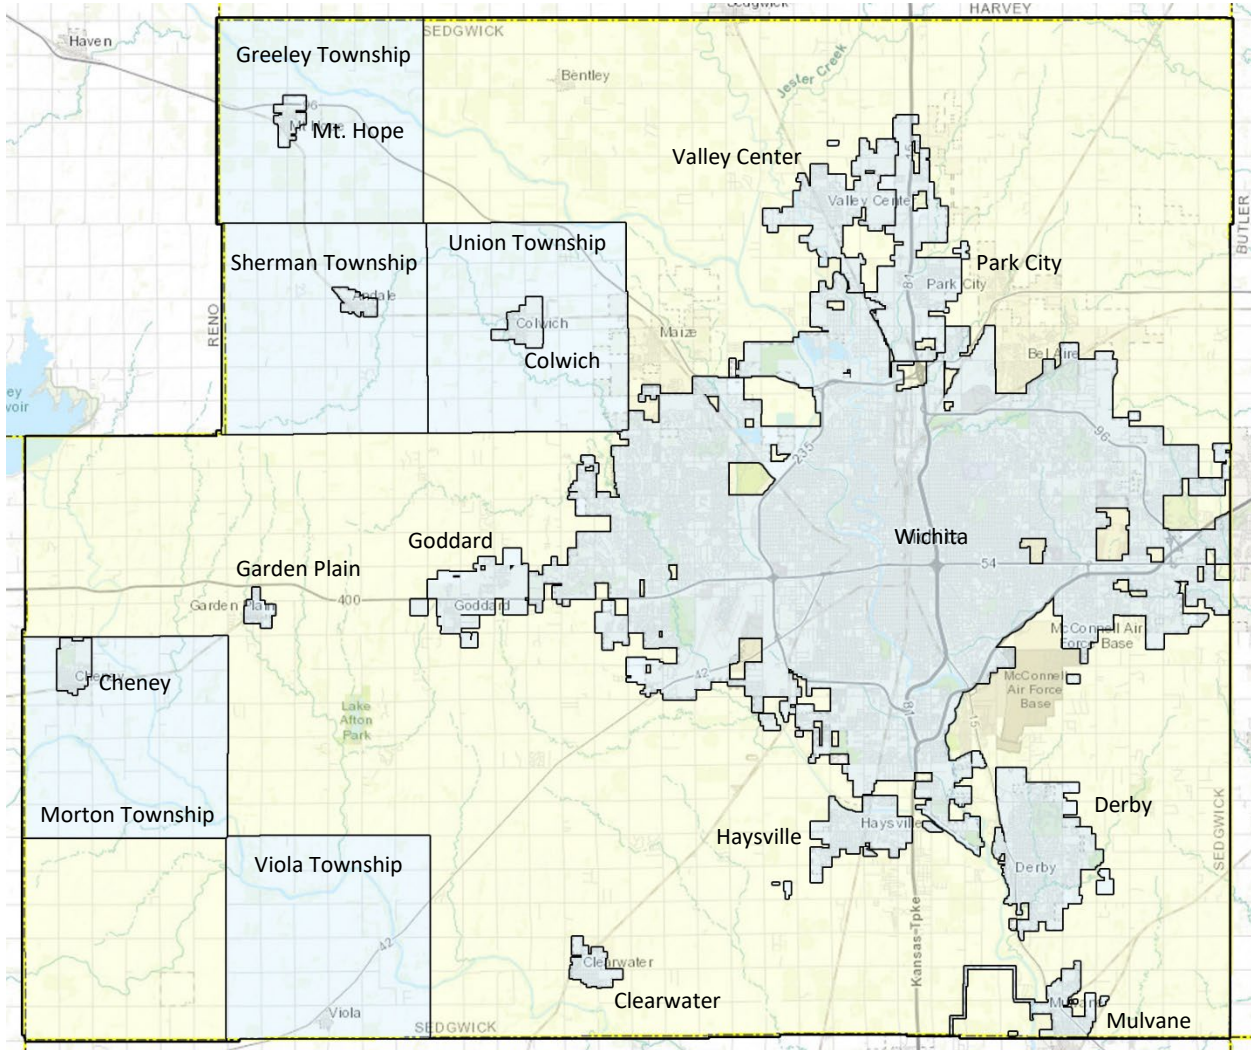

Sedgwick County KS

Library Tax Levy

Name	2022 Levy	Name	2022 Levy
Andale-Sherman Dist	1.171	Haysville	5.249
Cheney	3.733	Mt. Hope	3.506
Morton Twp	0.142	Greeley Twp	1.227
Clearwater	4.296	Mulvane	4.998
Colwich	3.214	Park City	2.988
Union Twp	1.136	Valley Center	4.382
Derby	4.562	Viola Twp	0.482
Garden Plain	4.000	Wichita	*0.000
Goddard	3.002		
		SCKLS	1.229

Legend

- Public Library
- SCKLS Regional Library